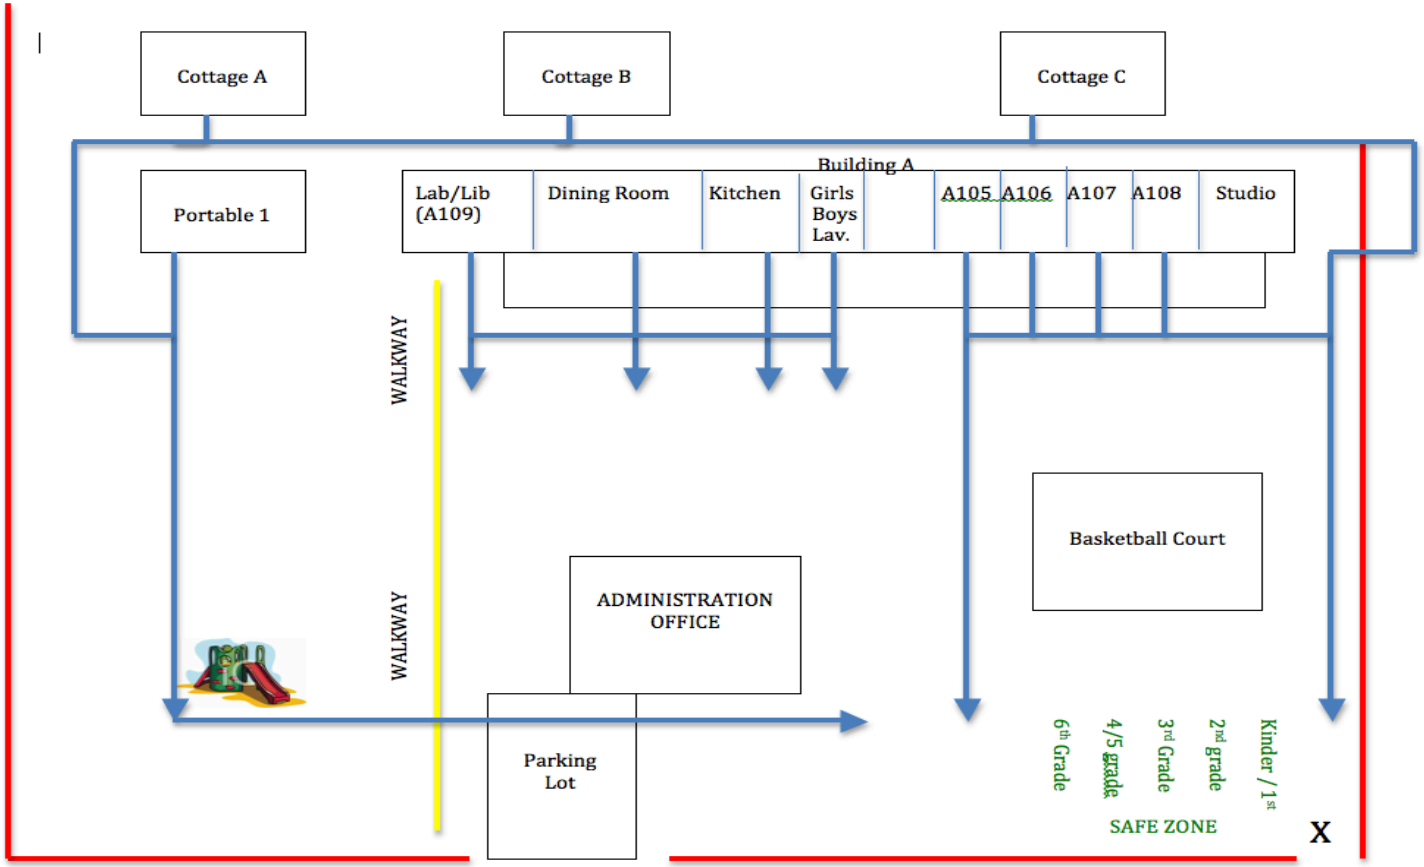

Maunaloa School Fire Exit/Evacuation Plan

Evacuation Plan, proceed to Oha St.

For Fire Drill, stay @X Command Post, X